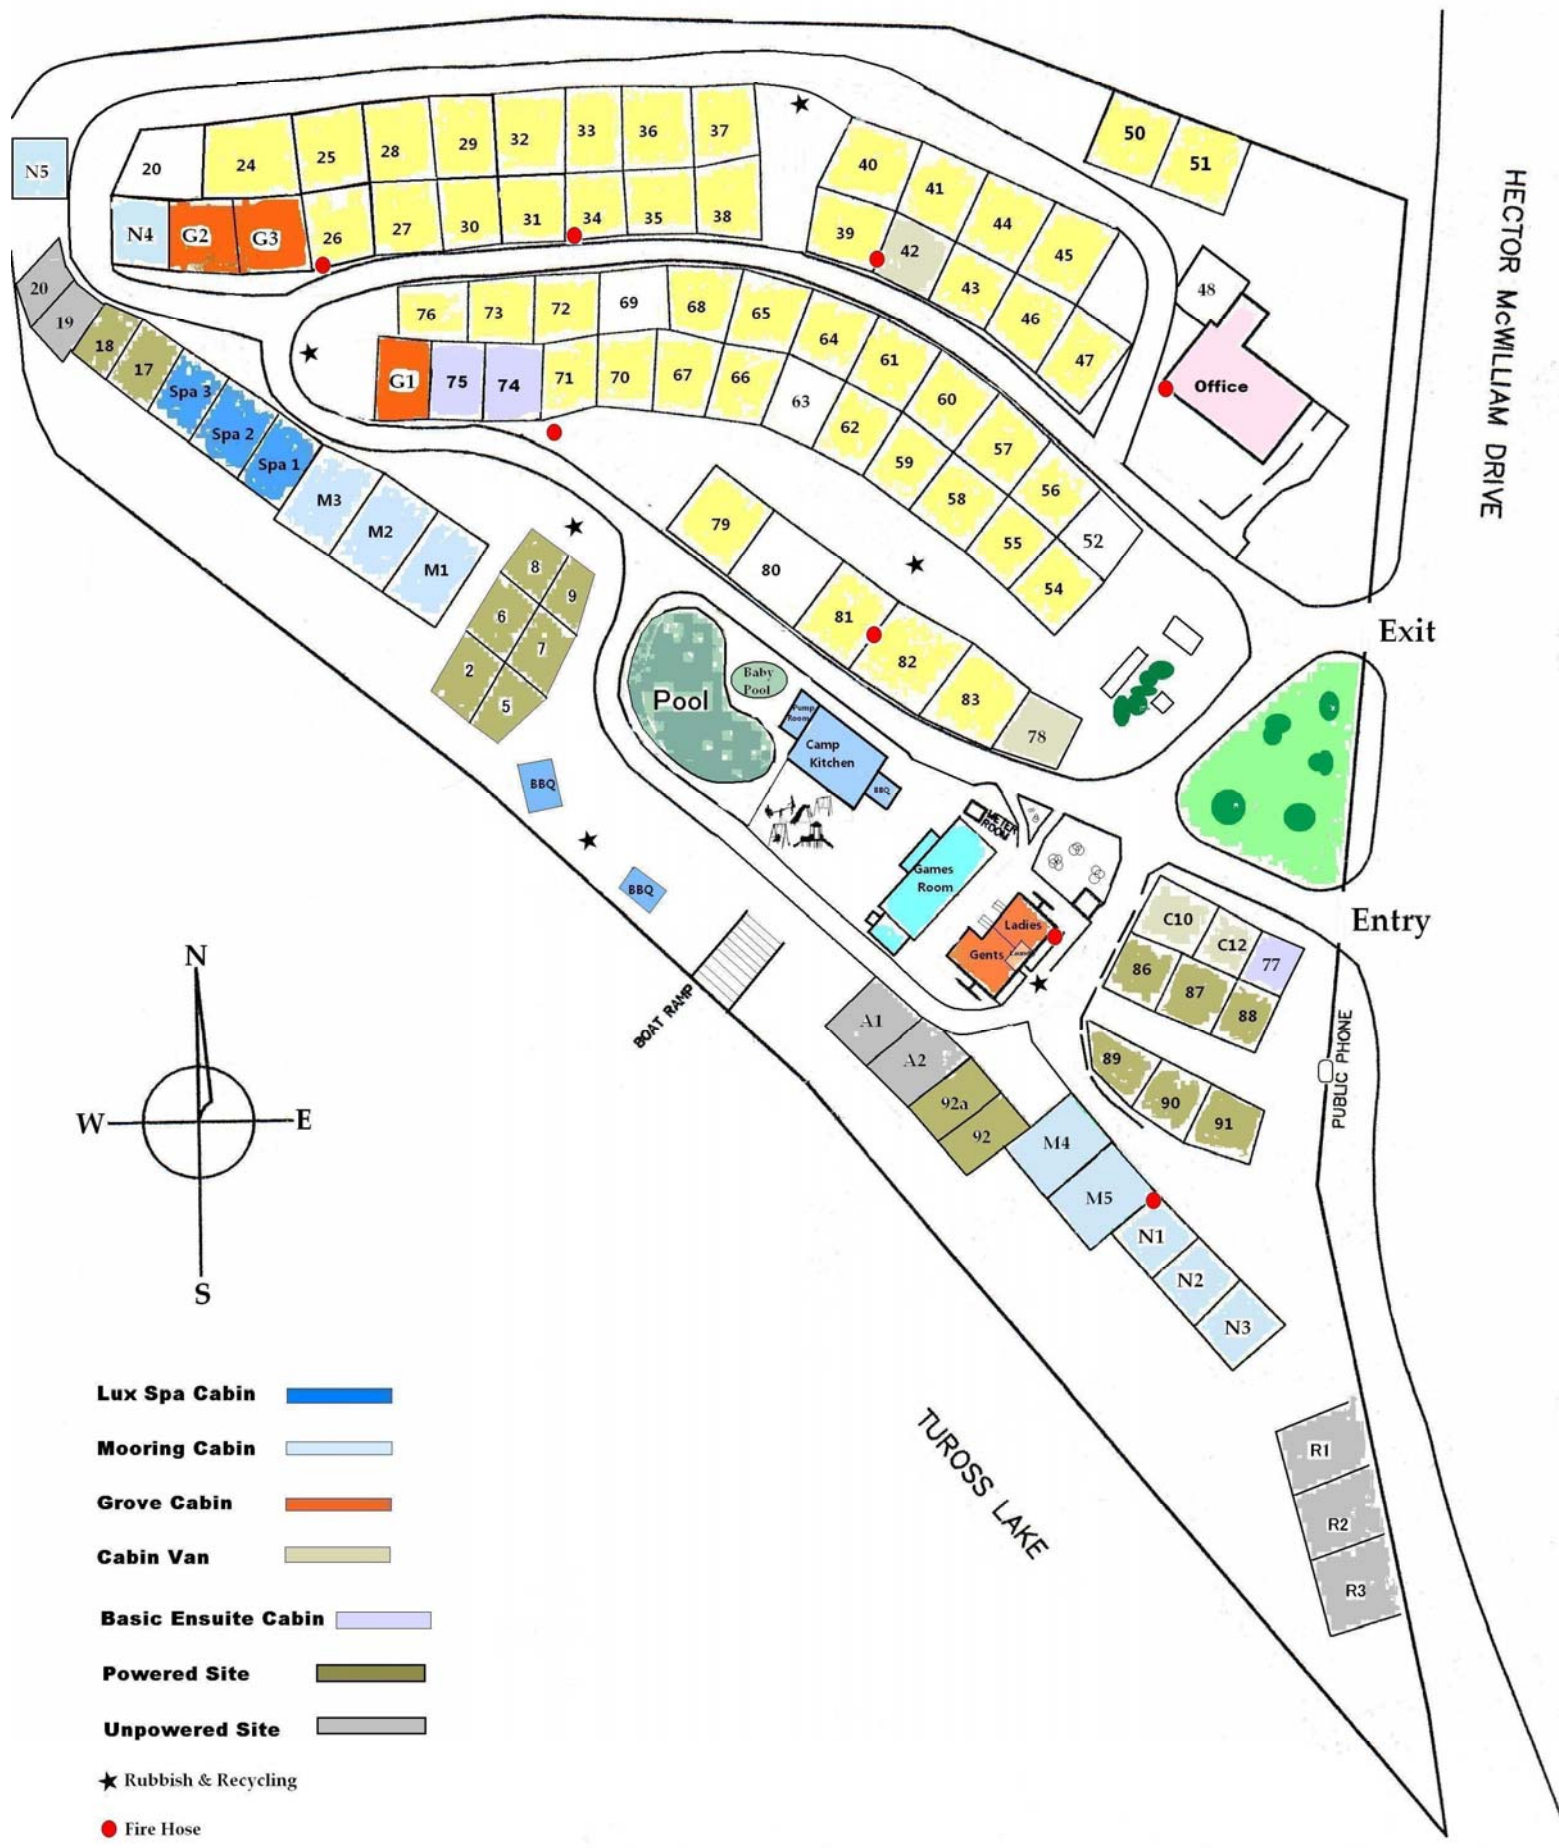

# Tuross LakeSide Tourist Park....

- Lux Spa Cabin**
- Mooring Cabin**
- Grove Cabin**
- Cabin Van**
- Basic Ensuite Cabin**
- Powered Site**
- Unpowered Site**

- ★ Rubbish & Recycling
- Fire Hose

HECTOR McWILLIAM DRIVE

Exit

Entry

TUROSS LAKE